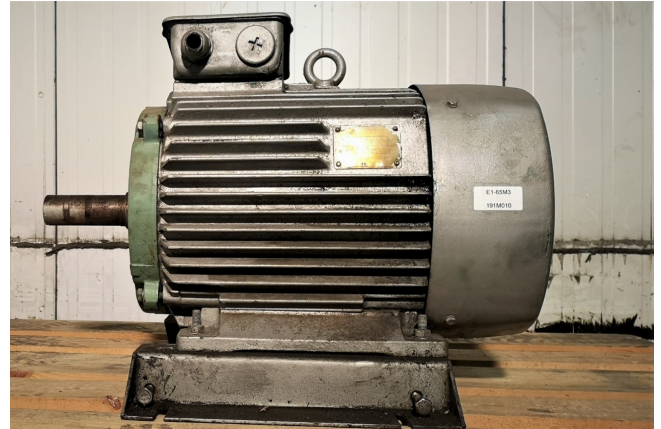

VEM Motors KPER 160 L6-4

Specifications

| | |
|---------------|---------------------------|
| Marque | VEM Motors |
| Type | KPER 160 L6-4 |
| kW | 7,5 |
| RPM | 1455 |
| Size & Weight | 600x450x460 mm (LxWxH) |
| 50 Hz / 60 Hz | 50 Hz |
| Stock | 1 |

Description

Used VEM Motors KPER 160 L6-4

Used VEM (Nordheim) Electric motors type KPER 160 L6-4 with 5,57/7,5 kW and 970/1455 RPM at 50Hz. Sizes 600x450x460 mm (LxWxH). Weight: 114 kg.